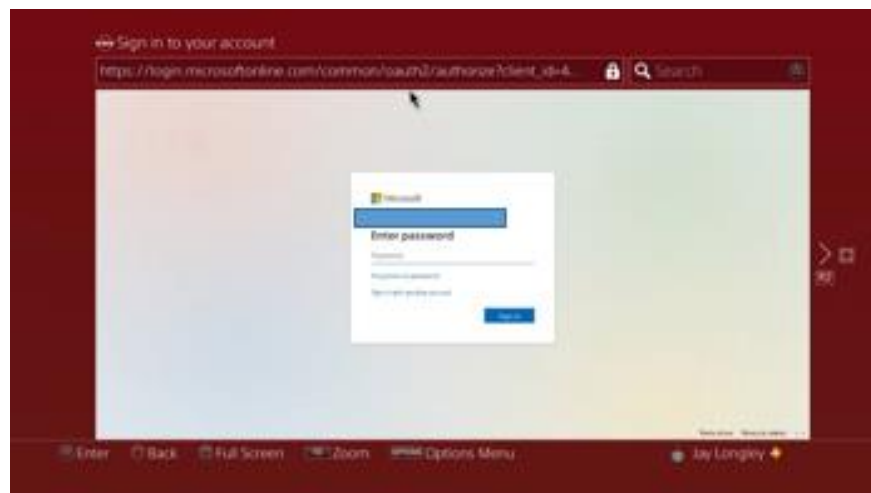

Step 3 – Enter email address, click next and then enter your password and click next