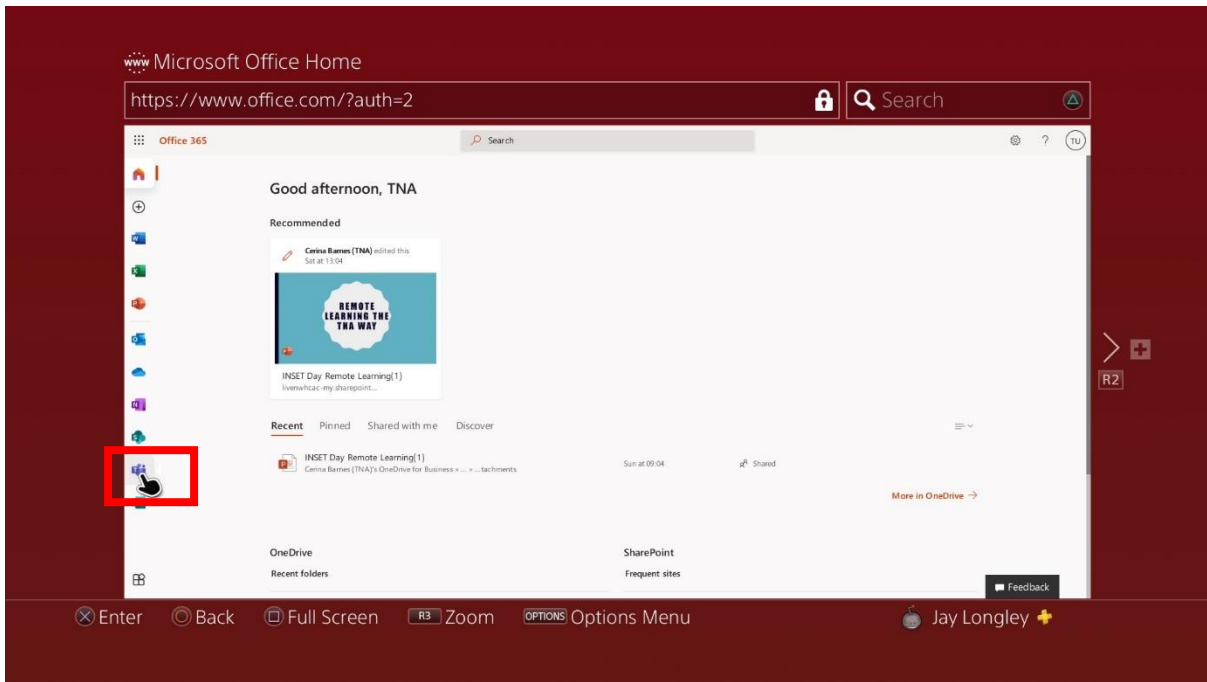

Step 4 = Click on the Teams Logo highlighted below: