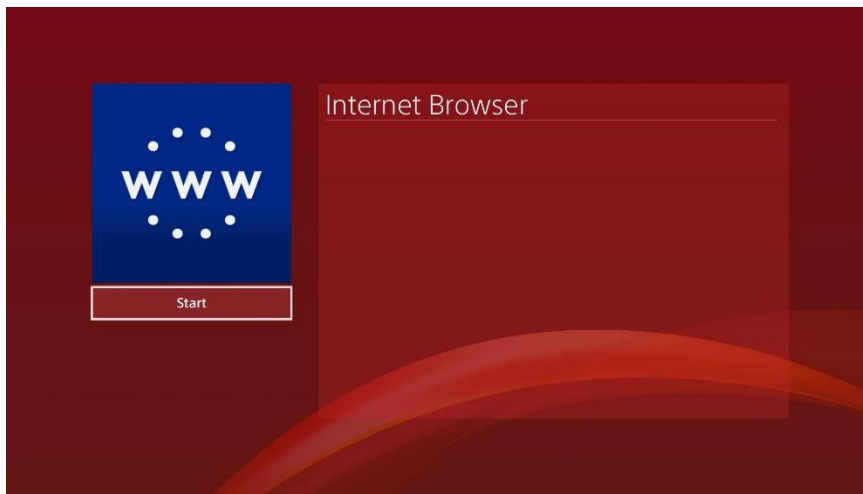

This is a guide on how to login to your Teams account on a PlayStation or Xbox

Step 1 – Open up your internet browser (if you are struggling to find it, just click on library and it will be in there)

Step 2 – Go onto office.com