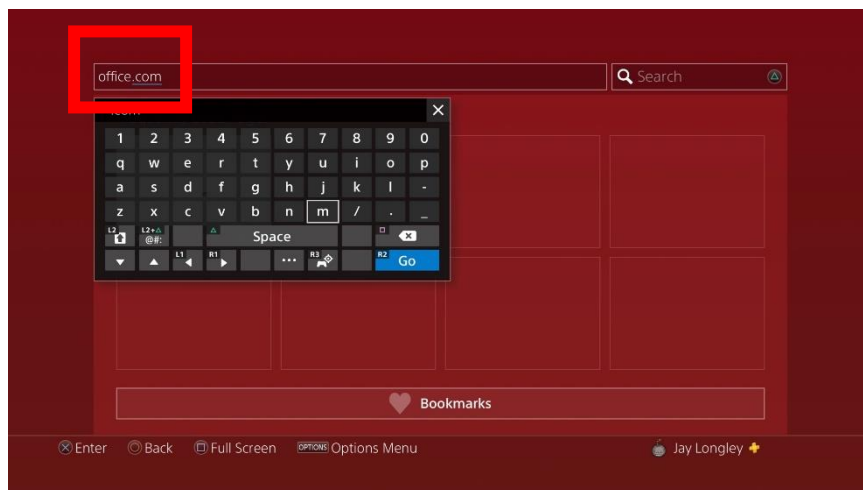

This is a guide on how to login to your Teams account on a PlayStation or Xbox

Step 1 – Open up your internet browser (if you are struggling to find it, just click on library and it will be in there)

Step 2 – Go onto office.com